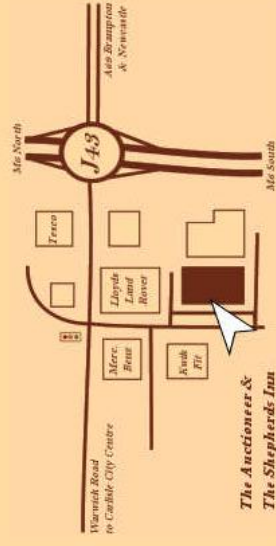

How to find us...

**The Auctioneer &
The Shepherds Inn**

Rosehill Estate, Carlisle, Cumbria, CA1 2RP
Tel: 01228 539766 Fax: 01228 403405
Email: enquiries@shepherdsinn-auctioneer.co.uk